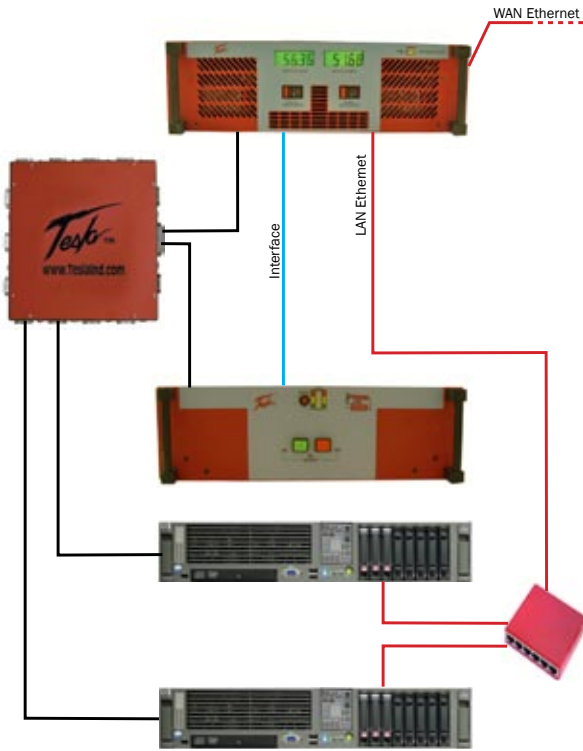

Tesla™ Astrapi i Rack Mount

Flow Chart - Multiple System Configurations

Power Anytime, Anywhere

Single Power Distribution System

Single Power Distribution System
Extended Capacity

Dual Power Distribution System